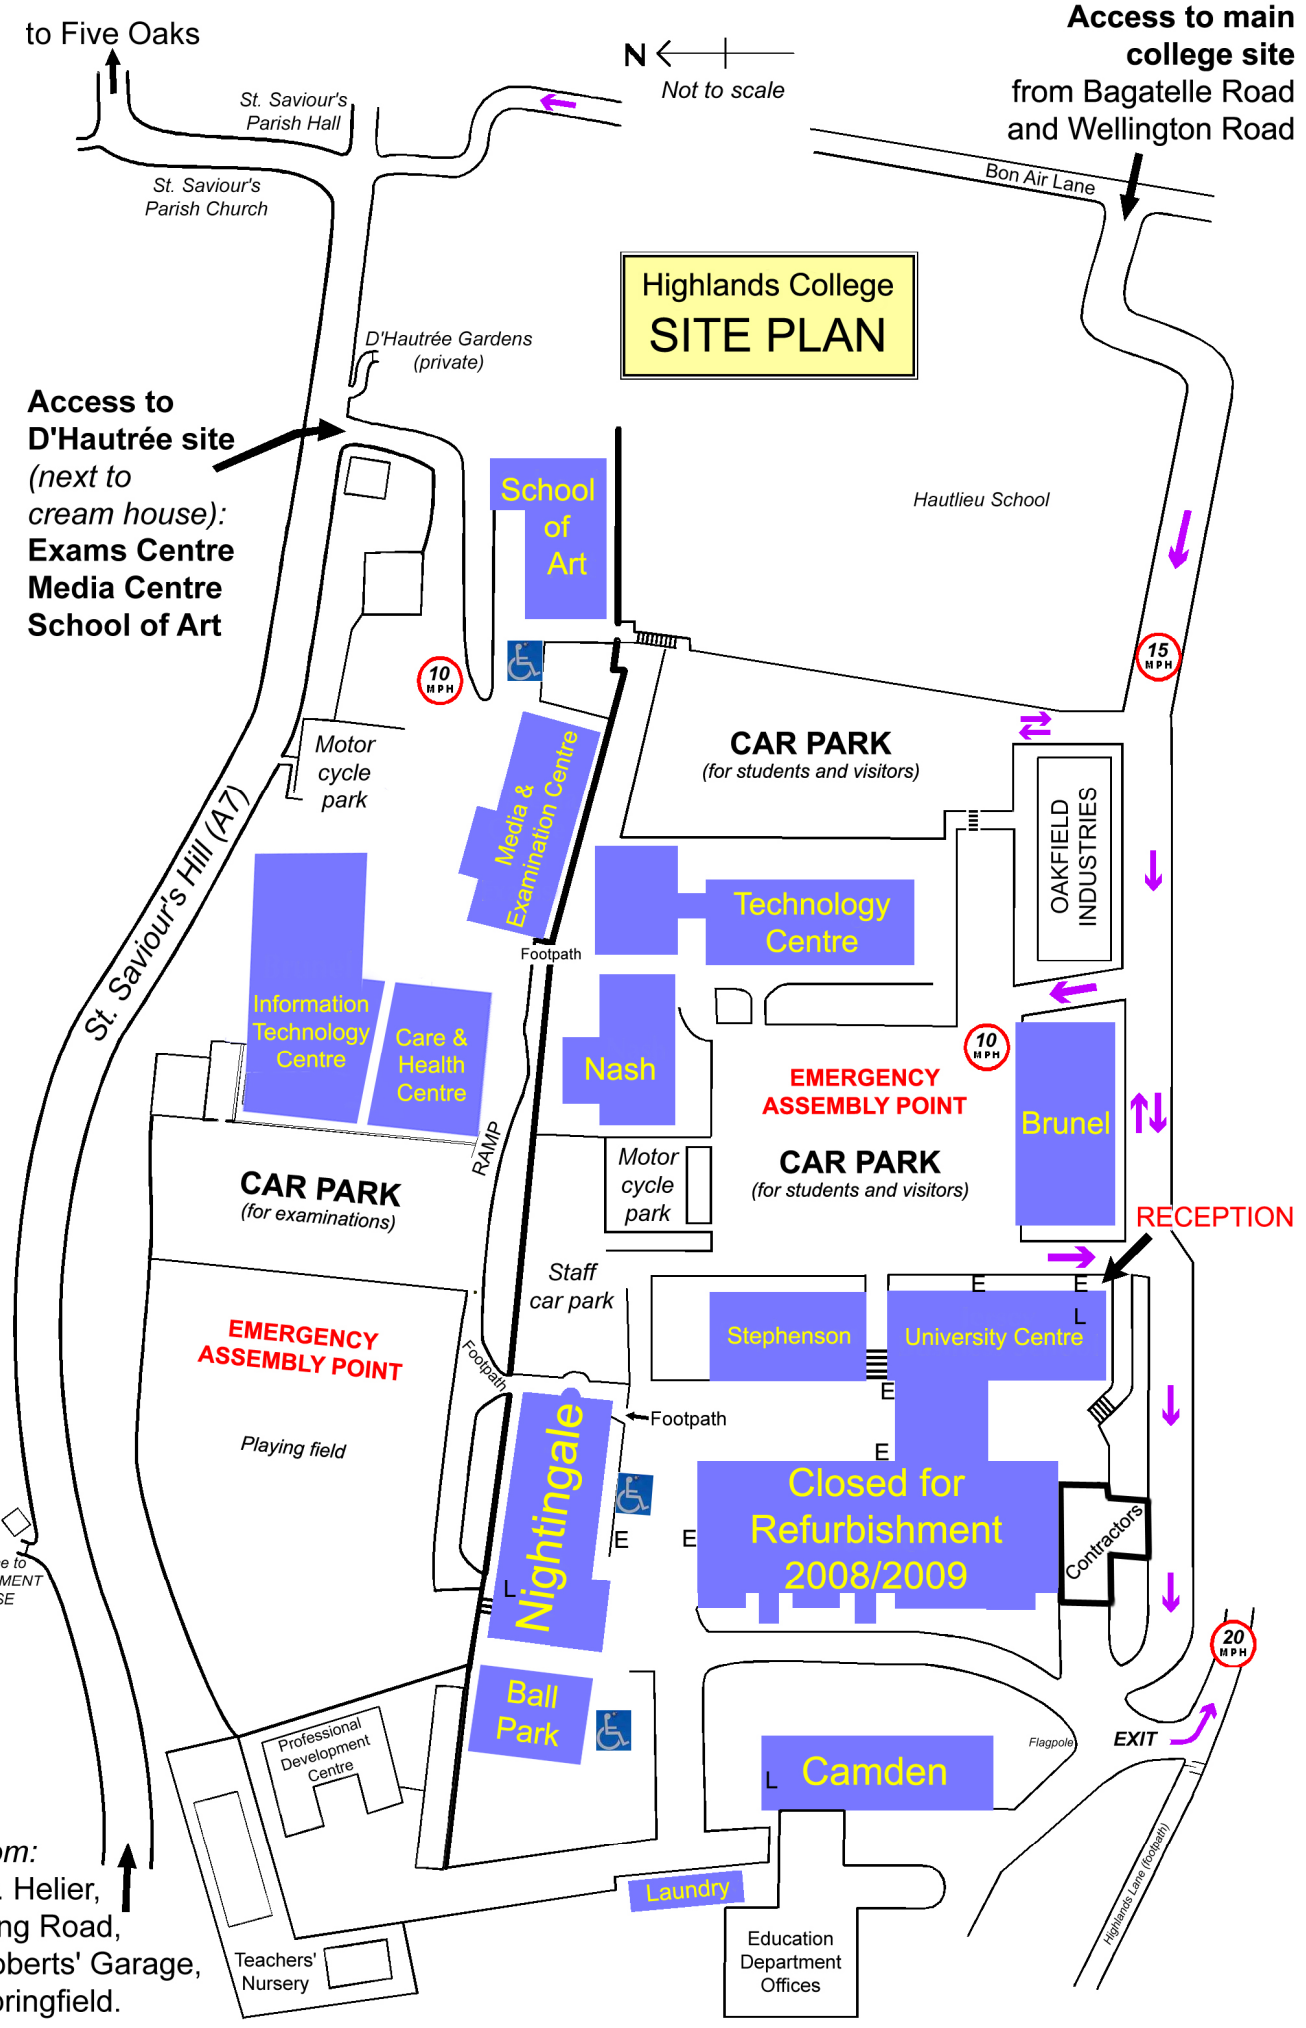

to Five Oaks

Access to main college site from Bagatelle Road and Wellington Road

Highlands College SITE PLAN

Access to D'Hautrée site (next to cream house): Exams Centre Media Centre School of Art

Entrance to GOVERNMENT HOUSE

from: St. Helier, Ring Road, Roberts' Garage, Springfield.

E = Easy Access = Disabled Parking L = Lift